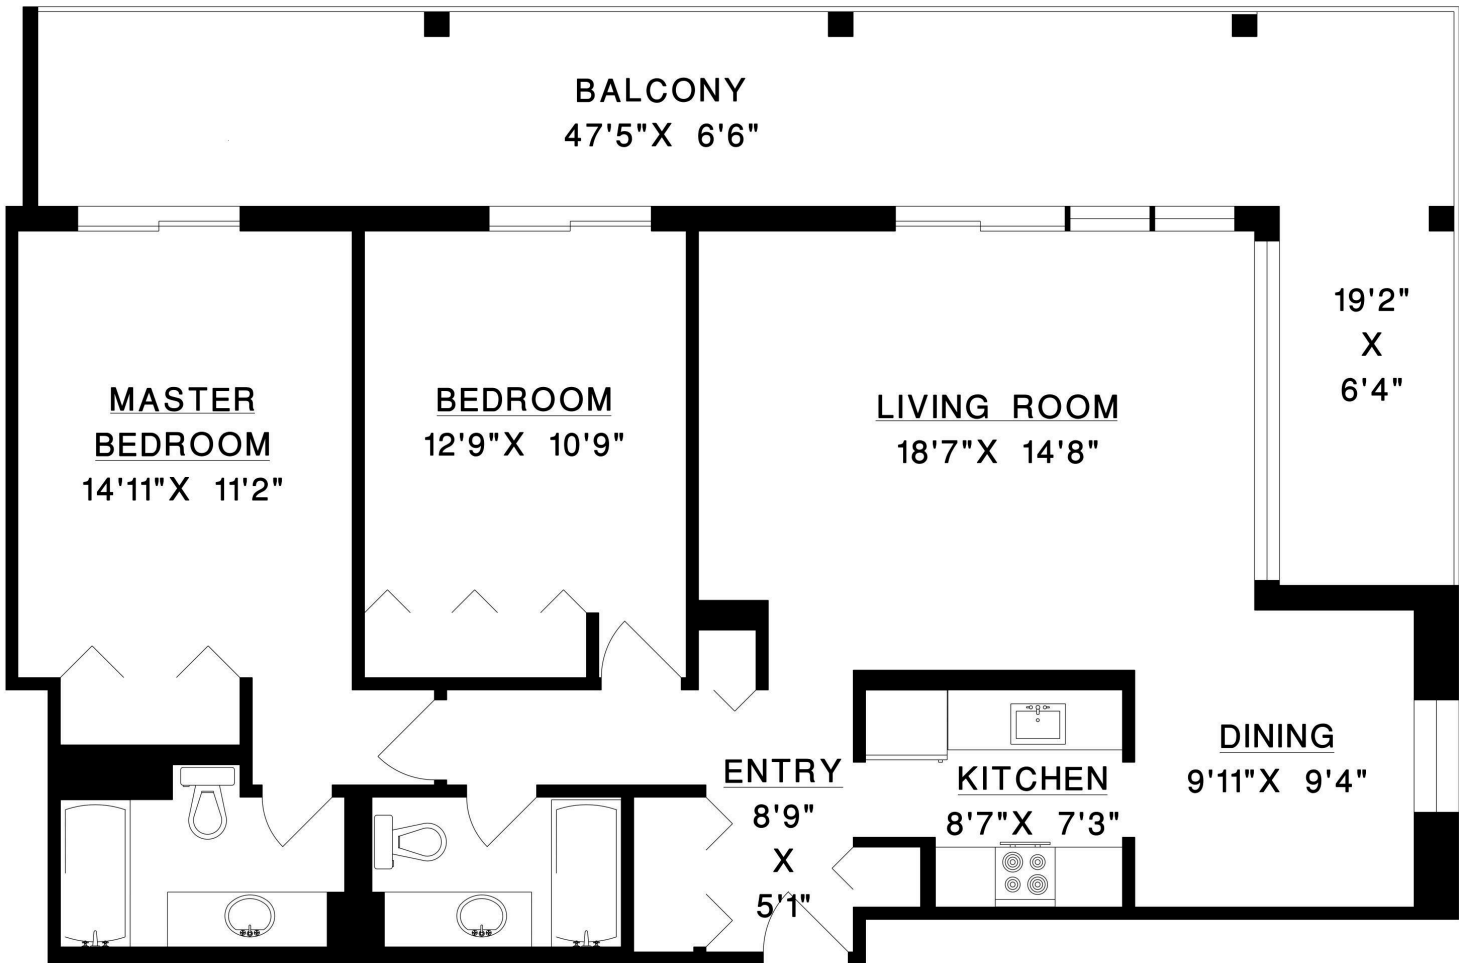

# PARK ROYAL TOWERS

935 MARINE DRIVE | WEST VANCOUVER, BC

09 SUITES

2 BED + 2 BATH

INDOOR: 1063 SQFT

BALCONY: 407 SQFT

w: [parkroyaltowersapt.com](http://parkroyaltowersapt.com)  
e: [info@parkroyaltowersapt.com](mailto:info@parkroyaltowersapt.com)  
t: 604.922.3246